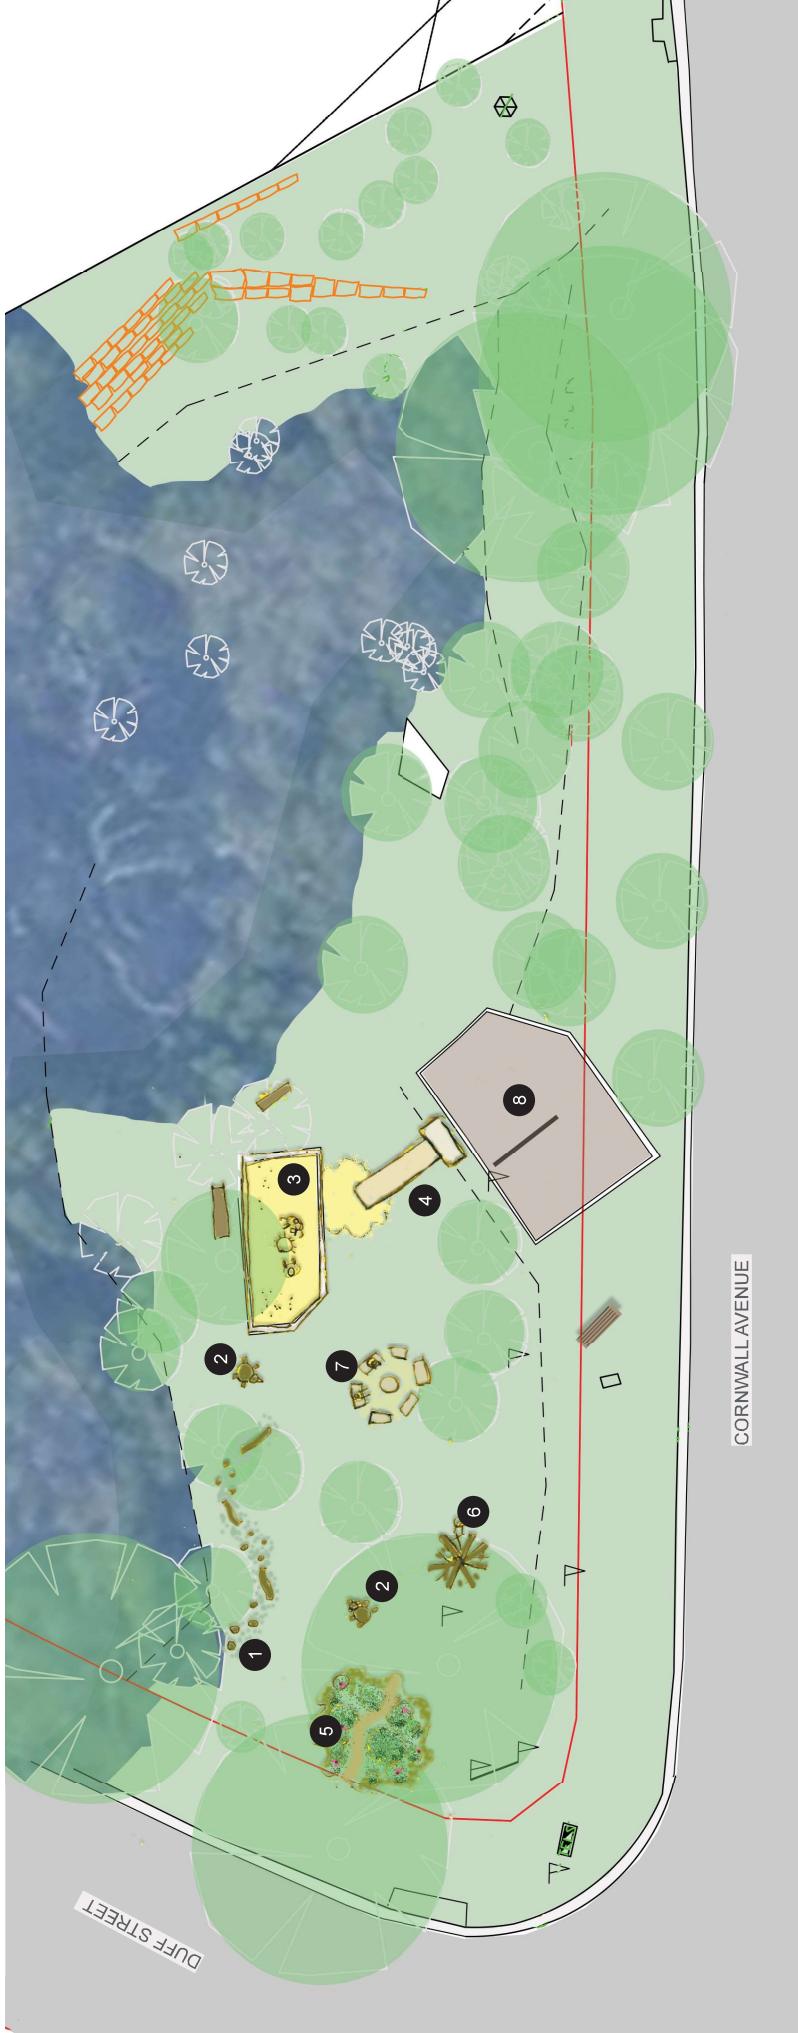

7 Include central table

Duff Street Reserve - Nature Play Concept Plan

1. 1 Step + balance trail
   - 2 Sculpture
   - 3 Sand play
   - 4 Embankment slide
   - 5 Bush food garden
   - 6 Cubby building
   - 7 Seating circle
   - 8 Existing swings retained
2. Existing trees retained