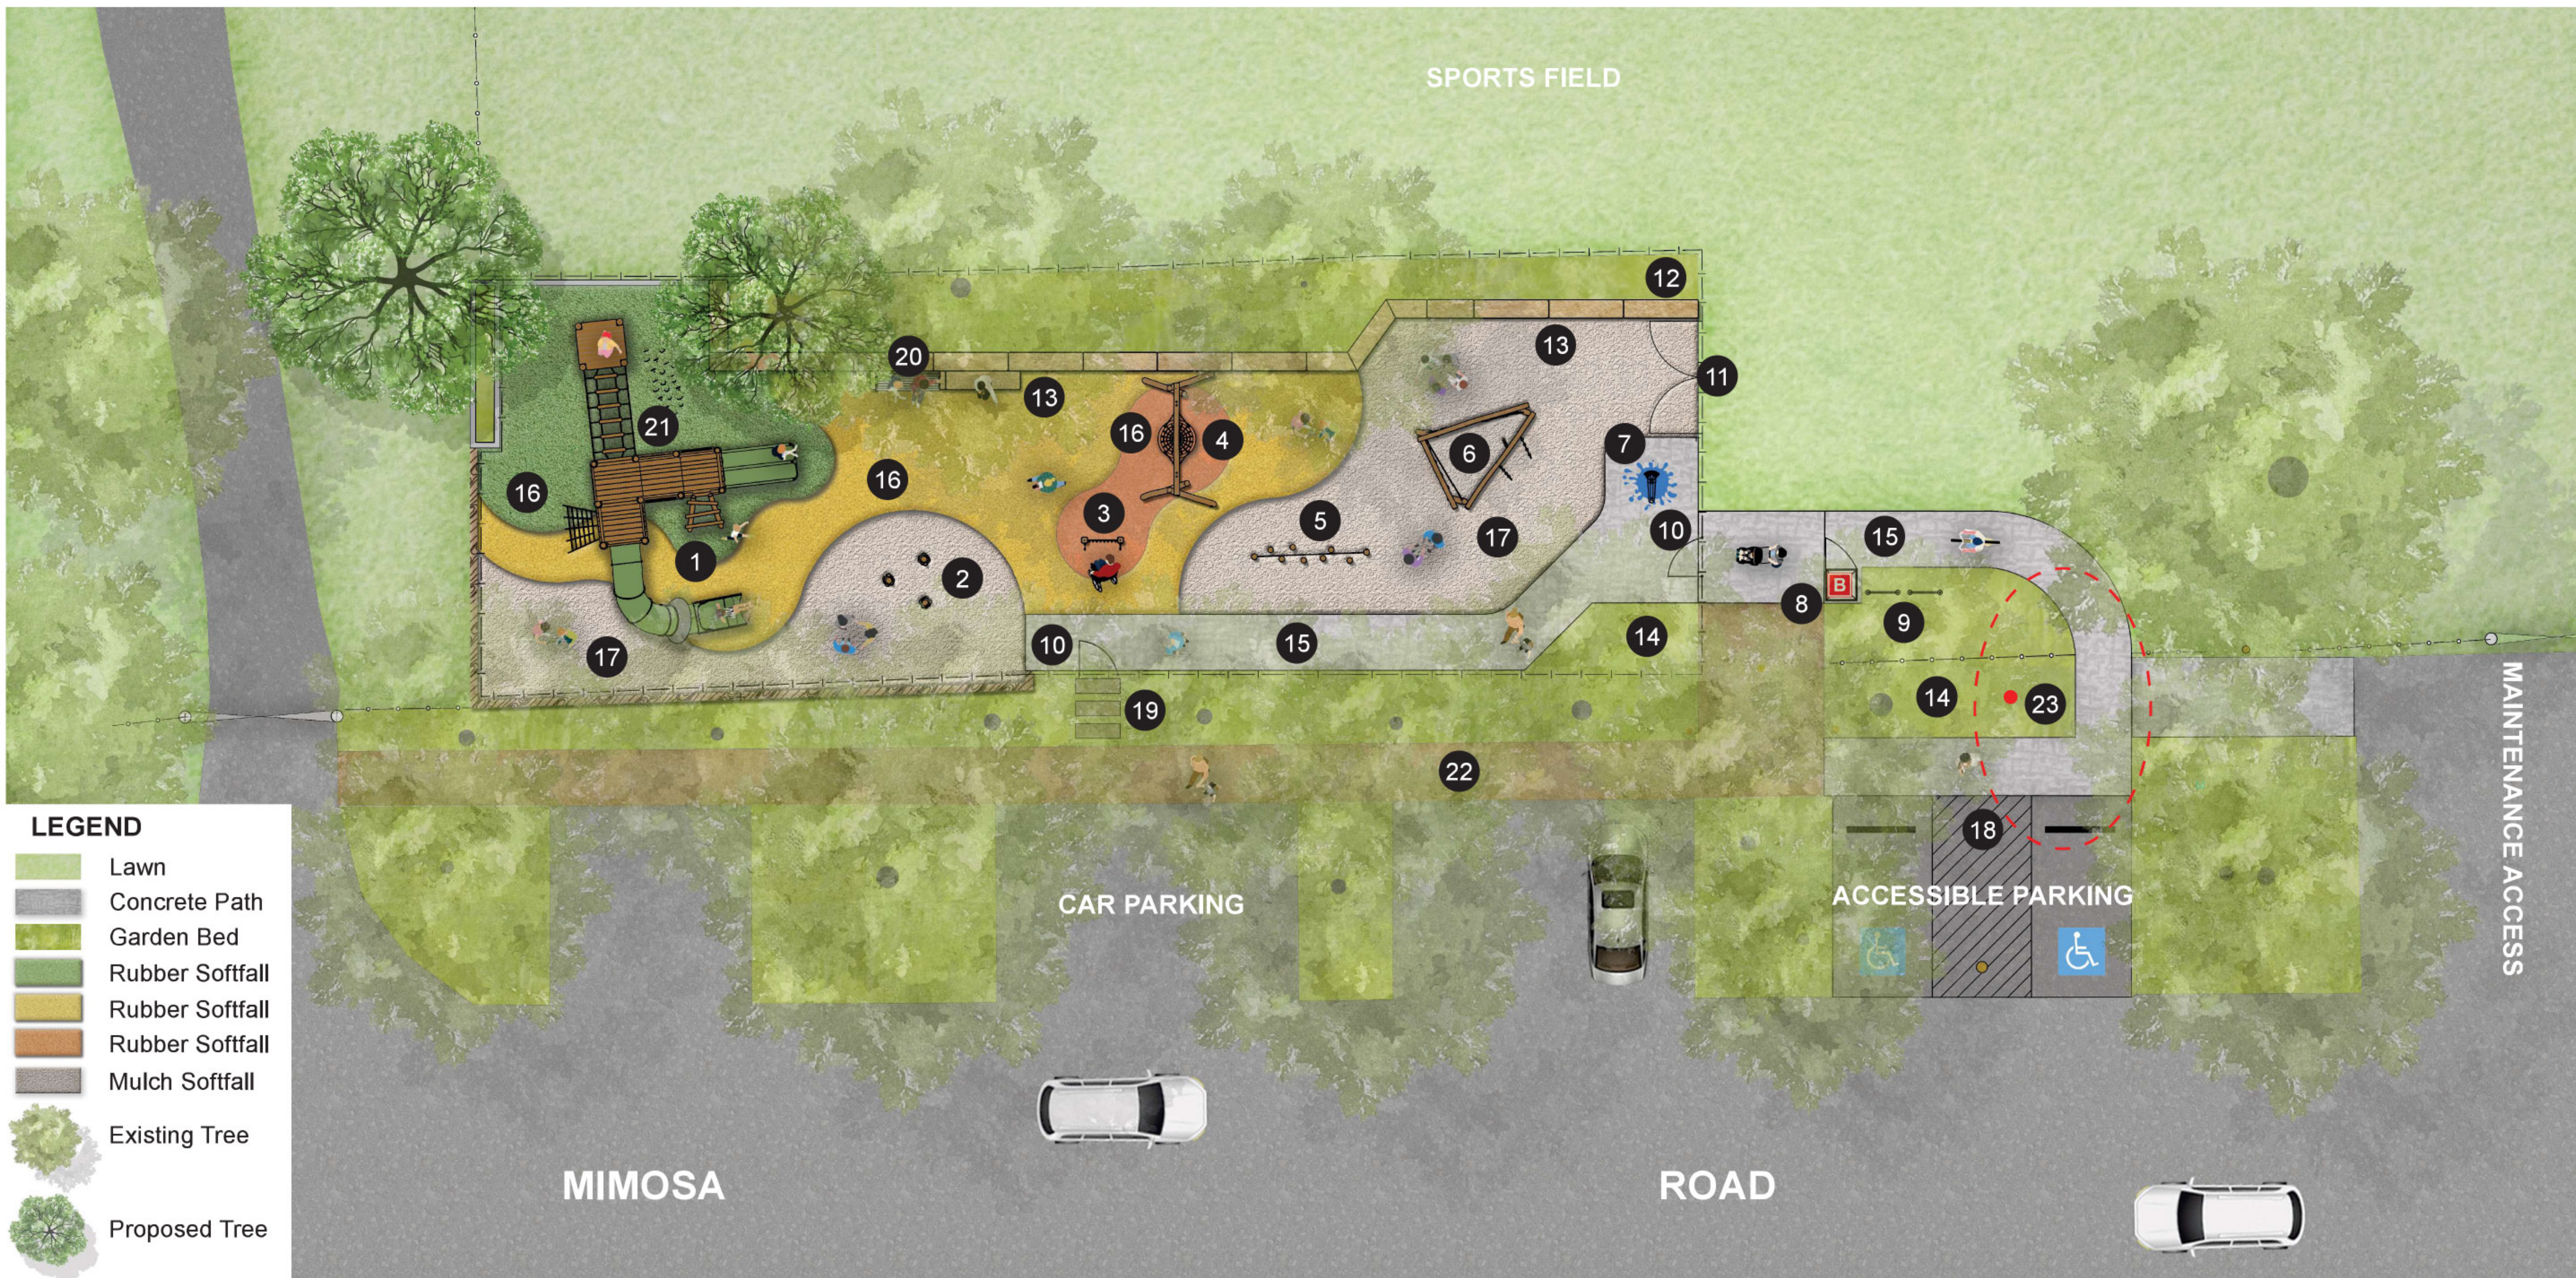

Mimosa Oval Playspace Upgrade Concept Plan

0 1 2 5 10m
1:100@A1

LEGEND

- 1 Forest Play Structure
- 2 Climbing Totems
- 3 Glockenspiel
- 4 Bird Nest Swing
- 5 Balance Posts
- 6 Climbing Rope
- 7 New Accessible Bubbler
- 8 New Bin Closure
- 9 Bike Racks
- 10 New Pedestrian Gates
- 11 New Vehicle Gate
- 12 New Fence
- 13 Sandstone Seating
- 14 New Planting
- 15 Concrete Path
- 16 Rubber Softfall
- 17 Mulch Softfall
- 18 Accessible Parking
- 19 Stepping Stones
- 20 Plinth Seat
- 21 Climbing Grips
- 22 Restored Decomposed Granite Path
- 23 Tree Removal

LEGEND

- Lawn
- Concrete Path
- Garden Bed
- Rubber Softfall
- Rubber Softfall
- Rubber Softfall
- Mulch Softfall
- Existing Tree
- Proposed Tree

5 Balance Post

1 Forest Play Structure - View 1

6 Climbing Rope - View 1

SOCIALIZING

2 Climbing Totems

COGNITIVE

4 Bird Nest Swing

CREATIVE

3 Glockenspiel

MOTIVATIVE

6 Climbing Rope - View 2

1 Forest Play Structure - View 2