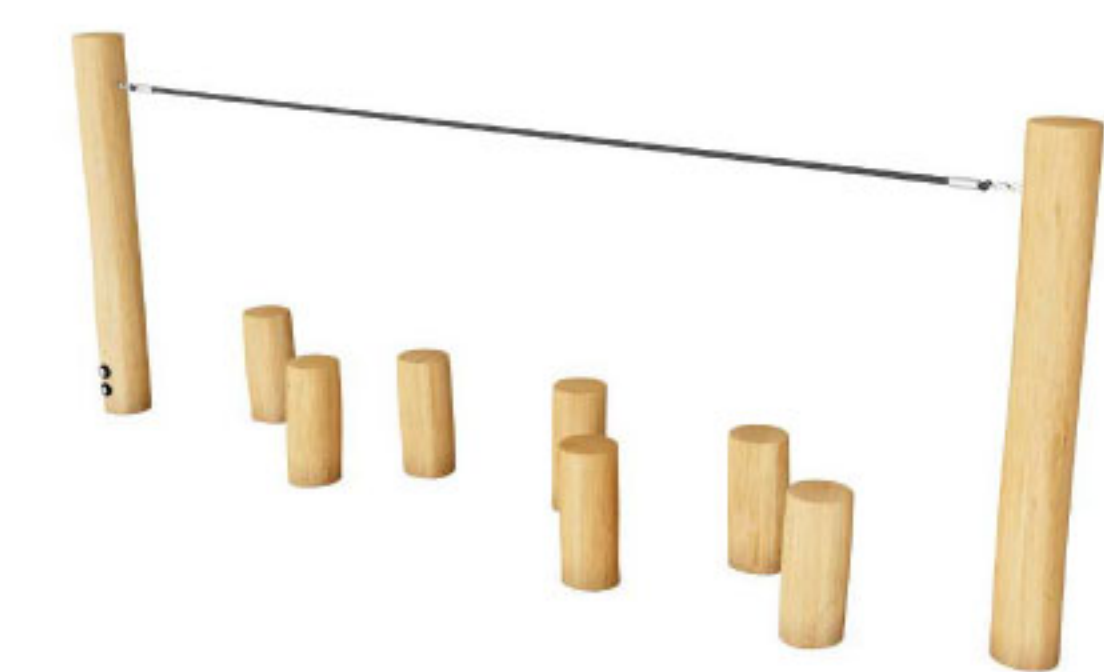

Mimosa Oval Playspace Upgrade Concept Plan

0 1 2 5 10m
1:100@A1

LEGEND

- 1 Forest Play Structure
- 2 Climbing Totems
- 3 Glockenspiel
- 4 Bird Nest Swing
- 5 Balance Posts
- 6 Climbing Rope
- 7 New Accessible Bubbler
- 8 New Bin Closure
- 9 Bike Racks
- 10 New Pedestrian Gates
- 11 New Vehicle Gate
- 12 New Fence
- 13 Sandstone Seating
- 14 New Planting
- 15 Concrete Path
- 16 Rubber Softfall
- 17 Mulch Softfall
- 18 Accessible Parking
- 19 Stepping Stones
- 20 Plinth Seat
- 21 Climbing Grips
- 22 Restored Decomposed Granite Path
- 23 Tree Removal

LEGEND

- Lawn
- Concrete Path
- Garden Bed
- Rubber Softfall
- Rubber Softfall
- Rubber Softfall
- Mulch Softfall
- Existing Tree
- Proposed Tree

5 Balance Post

1 Forest Play Structure - View 1

6 Climbing Rope - View 1